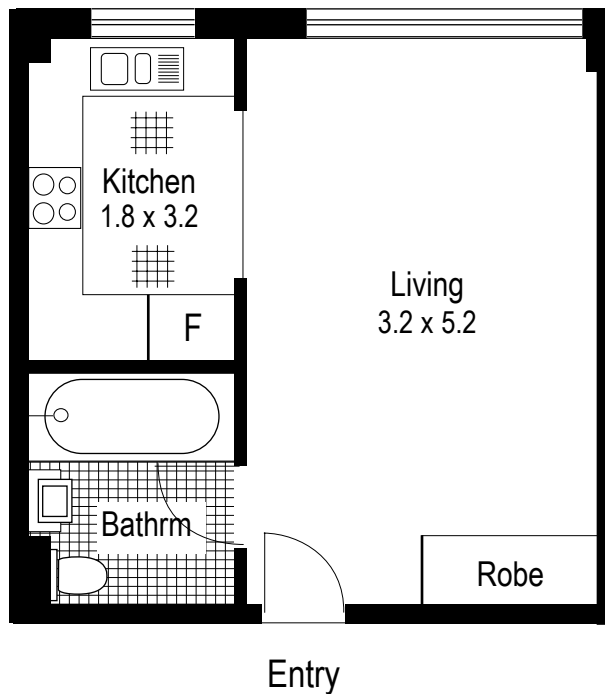

APARTMENT 39

80 COOK RD, CENTENNIAL PARK

Apartment Floor Area = 27m² approx.

APARTMENT FLOOR PLAN