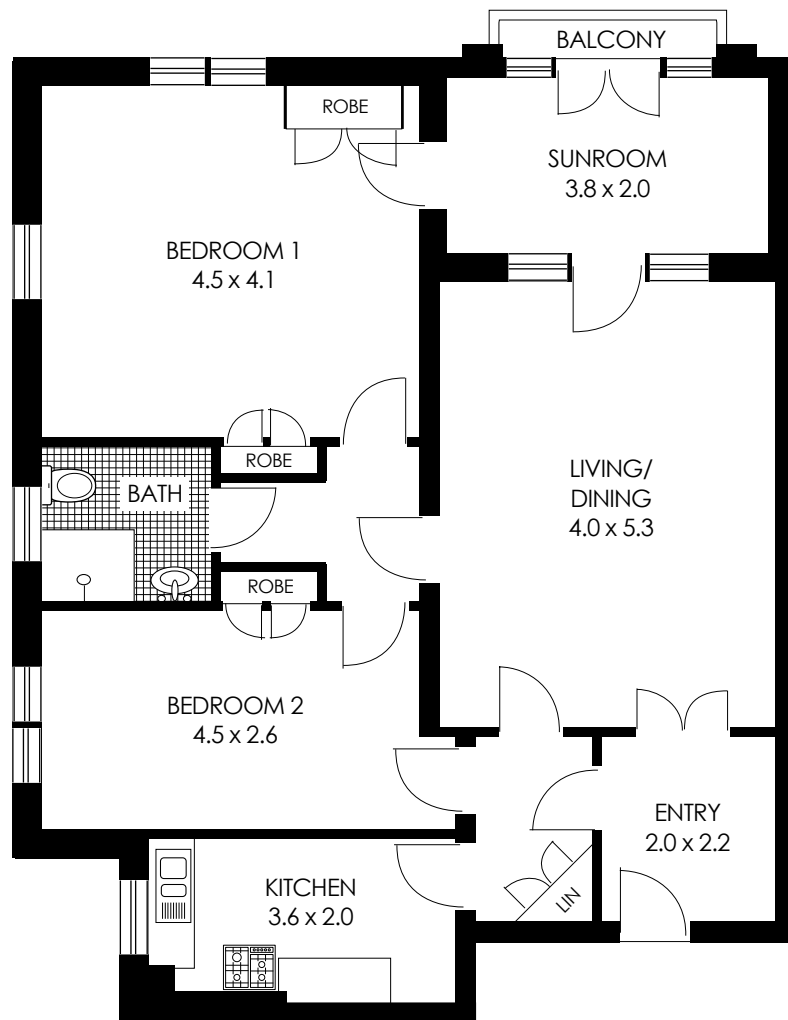

APARTMENT 22

10 HARDIE STREET, DARLINGHURST

APARTMENT FLOOR AREA = 92m² approx.
(INCLUDING BALCONY)

FLOOR PLAN